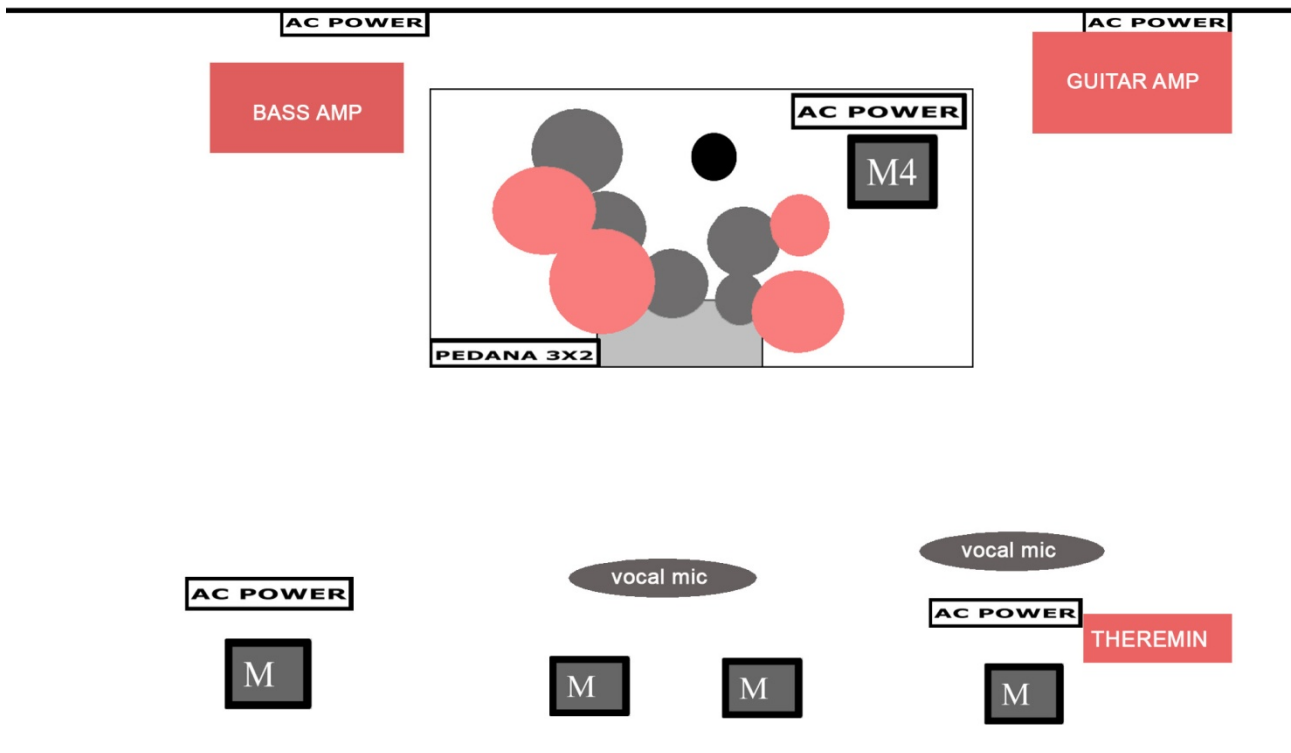

STAGE PLAN:

CHANNEL LIST:

CHANNEL	INSTRUMENT	MIC/DI	DESCRIPTION OR NOTE	EFX
1	KICK	SHURE BETA 52	Already in	COMP-GATE
2	SNARE UP	SHURE SM57	-----	COMP-GATE
3	SNARE DOWN	SHURE SM57	(optional)	COMP-GATE
4	HIT-HAT	SHURE PG 81	-----	-----
5	TOM 1	SENNHEISER 608	He play also with his hands!	GATE
7	F.TOM 1	SENNHEISER 608	-----	GATE
8	F.TOM 2	SENNHEISER 608	-----	GATE
9	OVER HEAD SX	SHURE PG 81	-----	-----
10	OVER HEAD DX	SHURE PG 81	-----	-----
11-12	GONG	SHURE PG 81	-----	-----
13	BASS	D.I.	-----	COMP
14	GUITAR	SENNHEISER E906	(THEREMIN INCLUDED)	-----
15	MAIN VOICE	SHURE SM 58	-----	COMP-DELAY-REV
16	GUITAR VOICE	Shure SM 58	-----	COMP-DELAY-REV